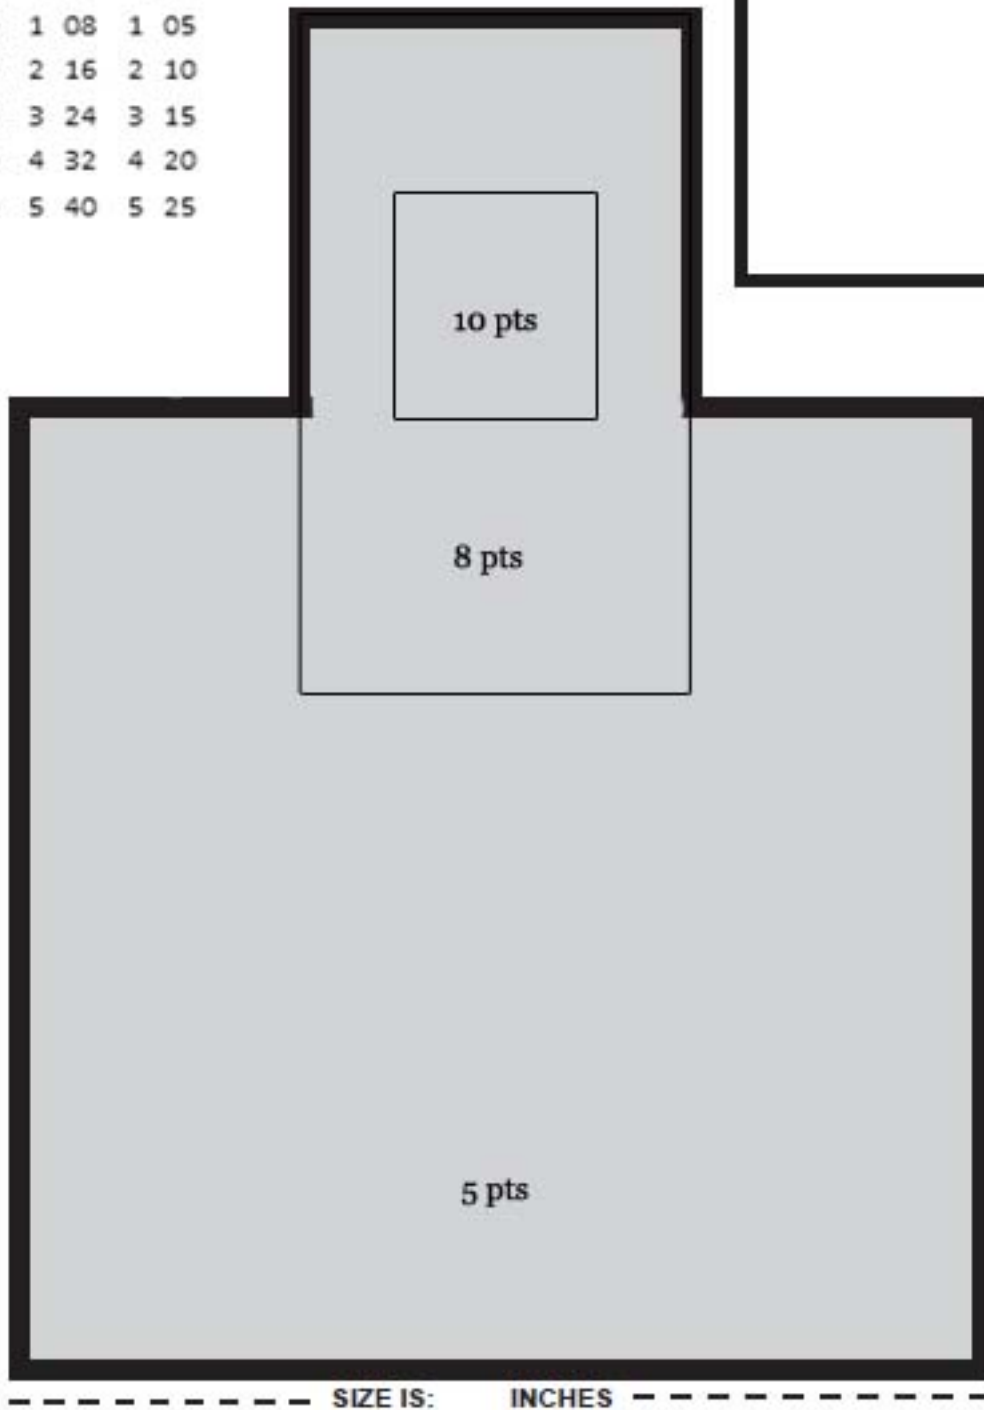

SCORE

Silhouette Target 2011

SHOOTER #

	10's		8's		5's
1	10	1	08	1	05
2	20	2	16	2	10
3	30	3	24	3	15
4	40	4	32	4	20
5	50	5	40	5	25

UNKNOWN DISTANCE - 50 TO 250 YARDS

5 ROUNDS - TOUCH THE BLACK LINE AND YOU GET THE POINTS