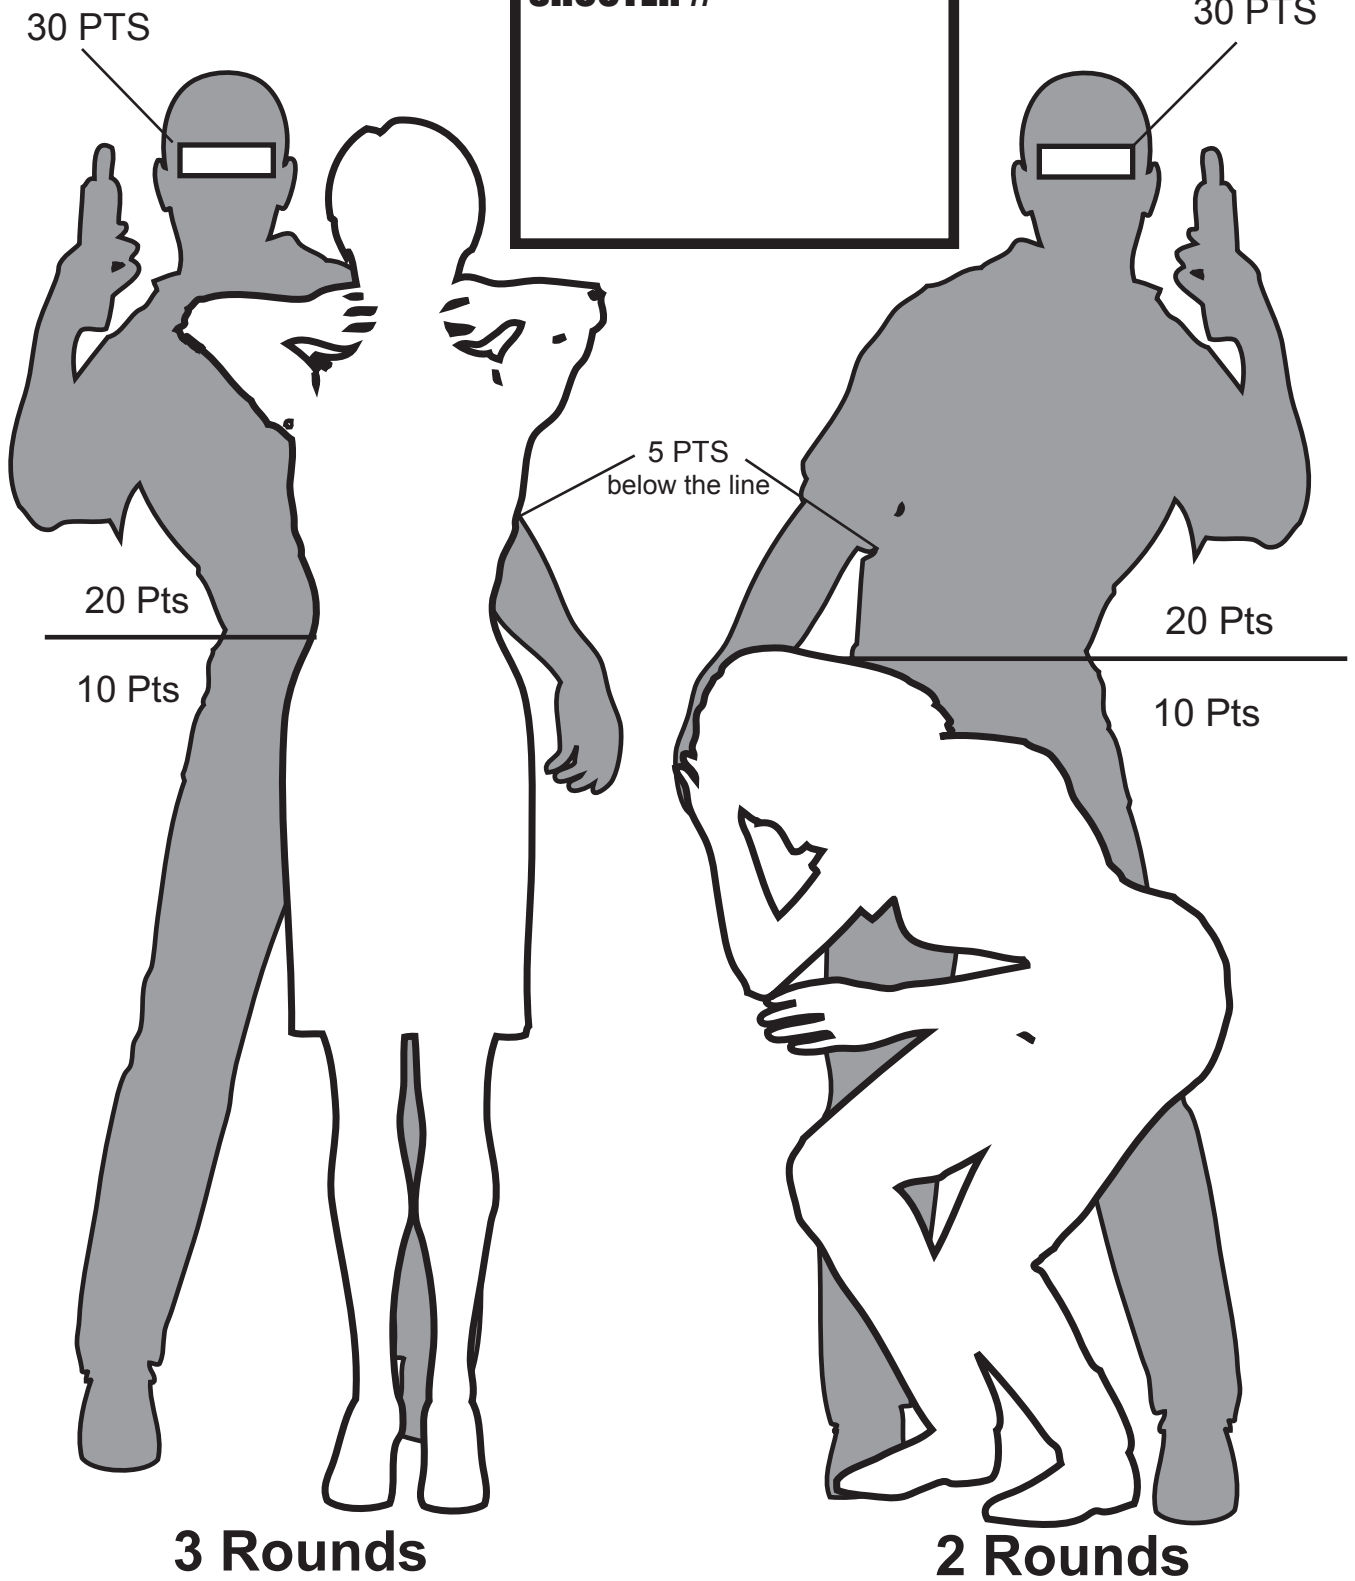

<b>STAGE:</b>	<b>POINTS:</b>
<b>SHOOTER #</b>	

# 50 YARDS HOSTAGE TARGET- PRONE

YOU NEED TO BREAK THE LINE ON MAN TO GET THE POINTS  
 BREAK THE LINE ON HOSTAGE AND YOU'VE LOST 20 PTS