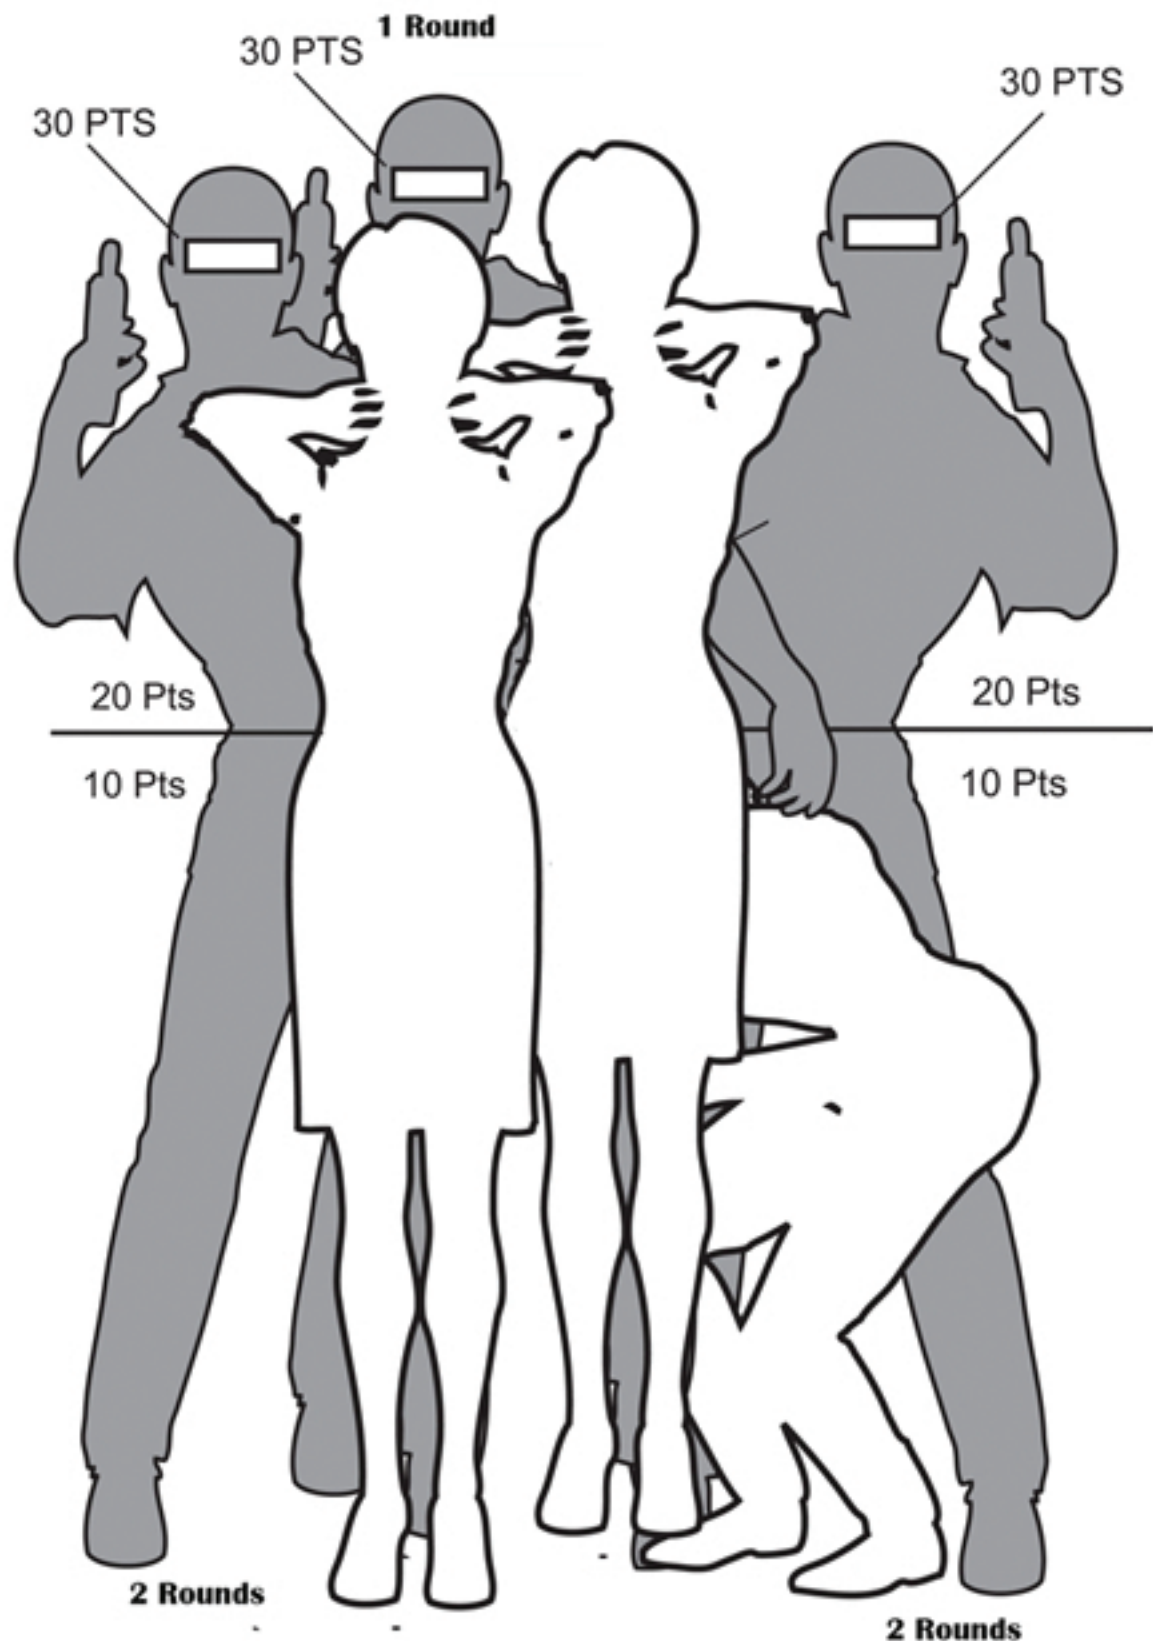

SHOOTER #

POINTS:

STAGE:

50 YARDS HOSTAGE TARGET- PRONE

YOU NEED TO BREAK THE LINE ON MAN TO GET THE POINTS
BREAK THE LINE ON HOSTAGE AND YOU'VE LOST 20 PTS

www.tacticalprecisionrimfire.com

ptr modified target